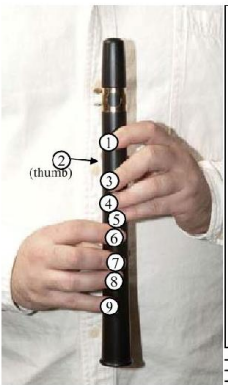

Xaphoon Fingering Chart - Key of Bb

①	●	●	●	●	●	●	●	●	●	●	●	●
②	●	●	●	●	●	●	●	●	●	●	●	●
③	●	●	●	●	●	●	●	●	●	●	●	○
④	●	●	●	●	●	●	●	●	●	●	○	○
⑤	●	●	●	●	●	●	●	●	●	○	○	○
⑥	●	●	●	●	●	●	●	○	○	○	○	○
⑦	●	●	●	●	●	●	○	○	○	○	○	○
⑧	●	●	●	○	○	○	○	○	○	○	○	○
⑨	●	○	○	○	○	○	○	○	○	○	○	○

A# Bb B C C# Db D D# Eb E* F F# Gb G G# Ab A A# Bb

* Use slightly less lip pressure

** Right baby finger used only to support the instrument above "F".

SECOND REGISTER – USE HIGHER OVERTONE

Xaphoon Fingering Chart - Key of D