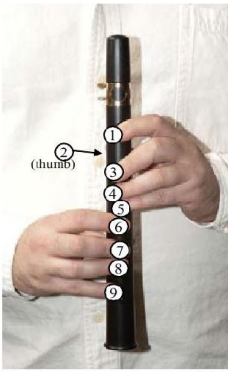

Xaphoon Fingering Chart - Key of Bb

①	●	●	●	●	●	●	●	●	●	●	●	●
②	●	●	●	●	●	●	●	●	●	●	●	●
③	●	●	●	●	●	●	●	●	●	●	●	○
④	●	●	●	●	●	●	●	●	●	●	○	○
⑤	●	●	●	●	●	●	●	●	●	○	○	○
⑥	●	●	●	●	●	●	●	○	○	○	○	○
⑦	●	●	●	●	●	●	○	○	○	○	○	○
⑧	●	●	●	○	○	○	○	○	○	○	○	○
⑨	●	○	○	○	○	○	○	○	○	○	○	○

A# Bb B C C# Db D D# Eb E* F F# Gb G G# Ab A A# Bb

* Use slightly less lip pressure

** Right baby finger used only to support the instrument above "F".

SECOND REGISTER – USE HIGHER OVERTONE

Xaphoon Fingering Chart - Key of D

Grifftabelle Xaphoon A

A #A ΔB B C #C ΔD D #D ΔE E F #F ΔG G #G ΔA A #A ΔB B C #C ΔD D #D ΔE E F #F ΔG G #G ΔA A

The diagram shows a scale for the Xaphoon A instrument. The notes are: A, #A, ΔB, B, C, #C, ΔD, D, #D, ΔE, E, F, #F, ΔG, G, #G, ΔA, A, #A, ΔB, B, C, #C, ΔD, D, #D, ΔE, E, F, #F, ΔG, G, #G, ΔA, A. The fretboard diagram below shows the string positions for each note, with black dots for fretted notes and white circles for open strings.